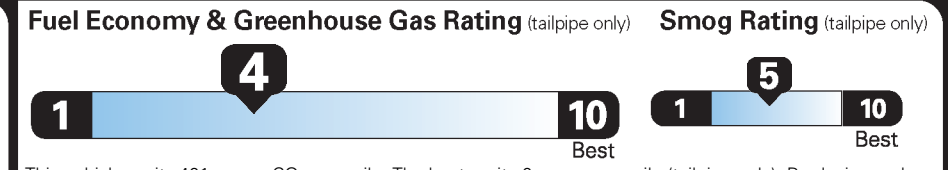

LJ081 N RD 2X 015 000201 09 08 20

EPA DOT Fuel Economy and Environment

Gasoline Vehicle

Fuel Economy

22 MPG
combined city/hwy

20 city

25 highway

4.5 gallons per 100 miles

Small SUVs range from 16 to 120 MPG. The best vehicle rates 136 MPGe.

You spend \$1,750 more in fuel costs over 5 years compared to the average new vehicle.

Annual fuel cost \$1,850

This vehicle emits 401 grams CO₂ per mile. The best emits 0 grams per mile (tailpipe only). Producing and distributing fuel also create emissions; learn more at fuelconomy.gov.